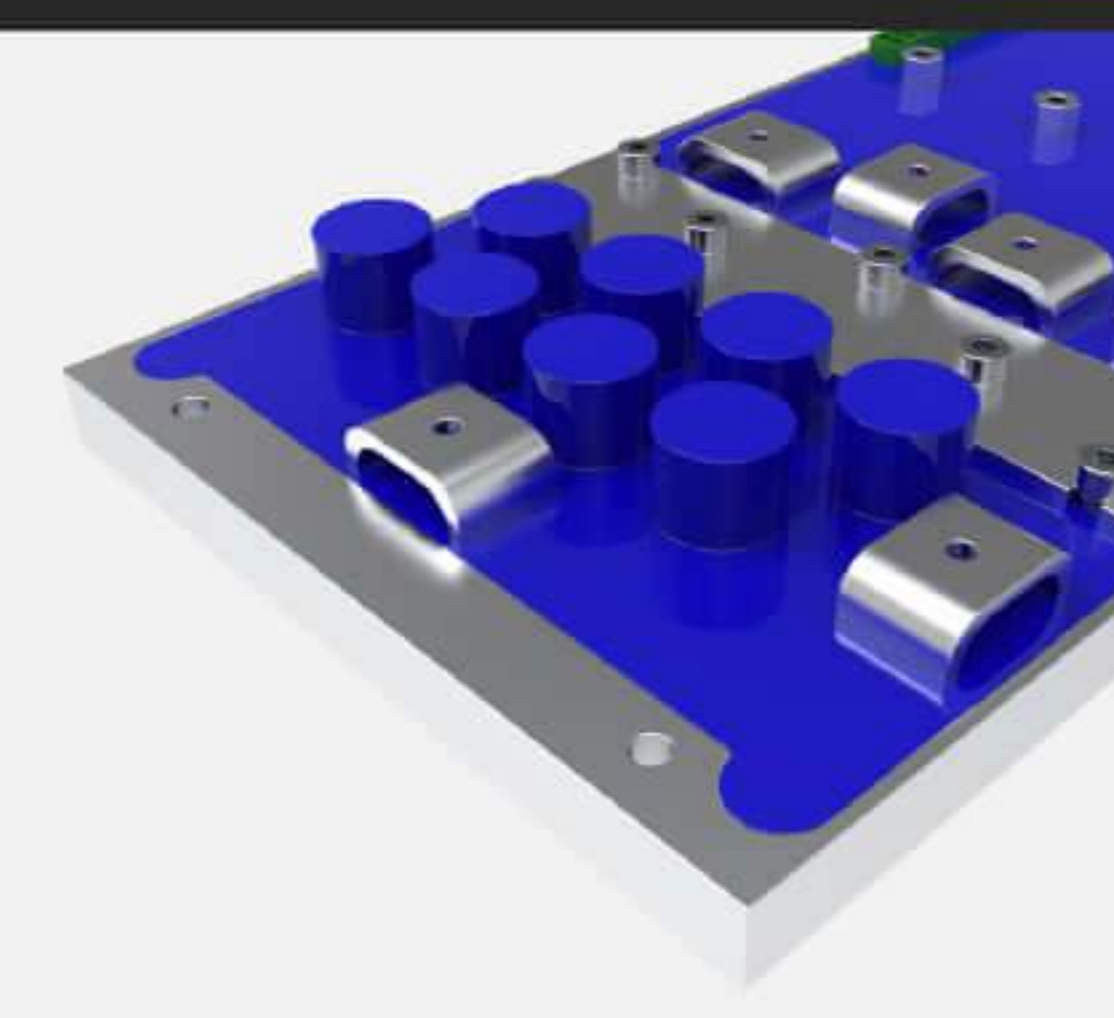

Hinnenboomstraat 1 bus 2
2320 Hoogstraten
Belgium

T: +32 (0)3-314 18 01
F: +32 (0)3-314 18 02
E: info@bogaertsgl.com
W: www.bogaertsgl.com

three - side
entrance gates

high speed /
cruise control

solid buttons

high speed
lift capacity

extremely
durable electronics

connectable with
Bogaerts equipment

Length x Width x Height
Min. platform height
Extended platform height
Driving speed
Batteries
Weight
Platform width

2030 mm x 655-1009 mm x 1725 mm
492 mm
3500 mm
0 - 110 m/min
118 Ah - 24 V - full traction
455 kg
400 mm / 500 mm / 600 mm

ii-Lift F-352