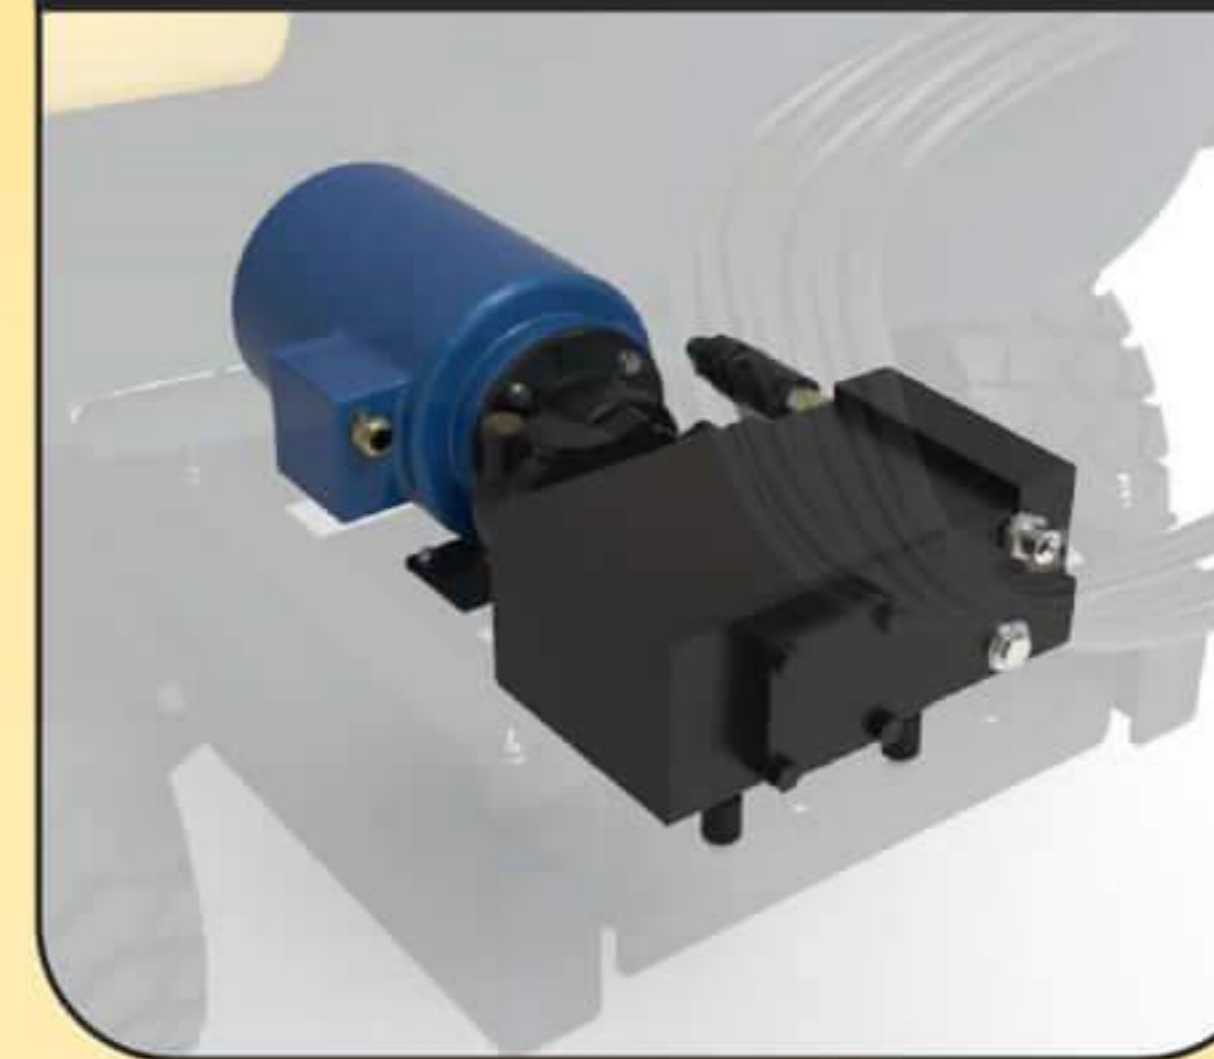

Hinnenboomstraat 1 bus 2
2320 Hoogstraten
Belgium

T: +32 (0)3-314 18 01
F: +32 (0)3-314 18 02
E: info@bogaertsgl.com
W: www.bogaertsgl.com

integrated
pump-unit